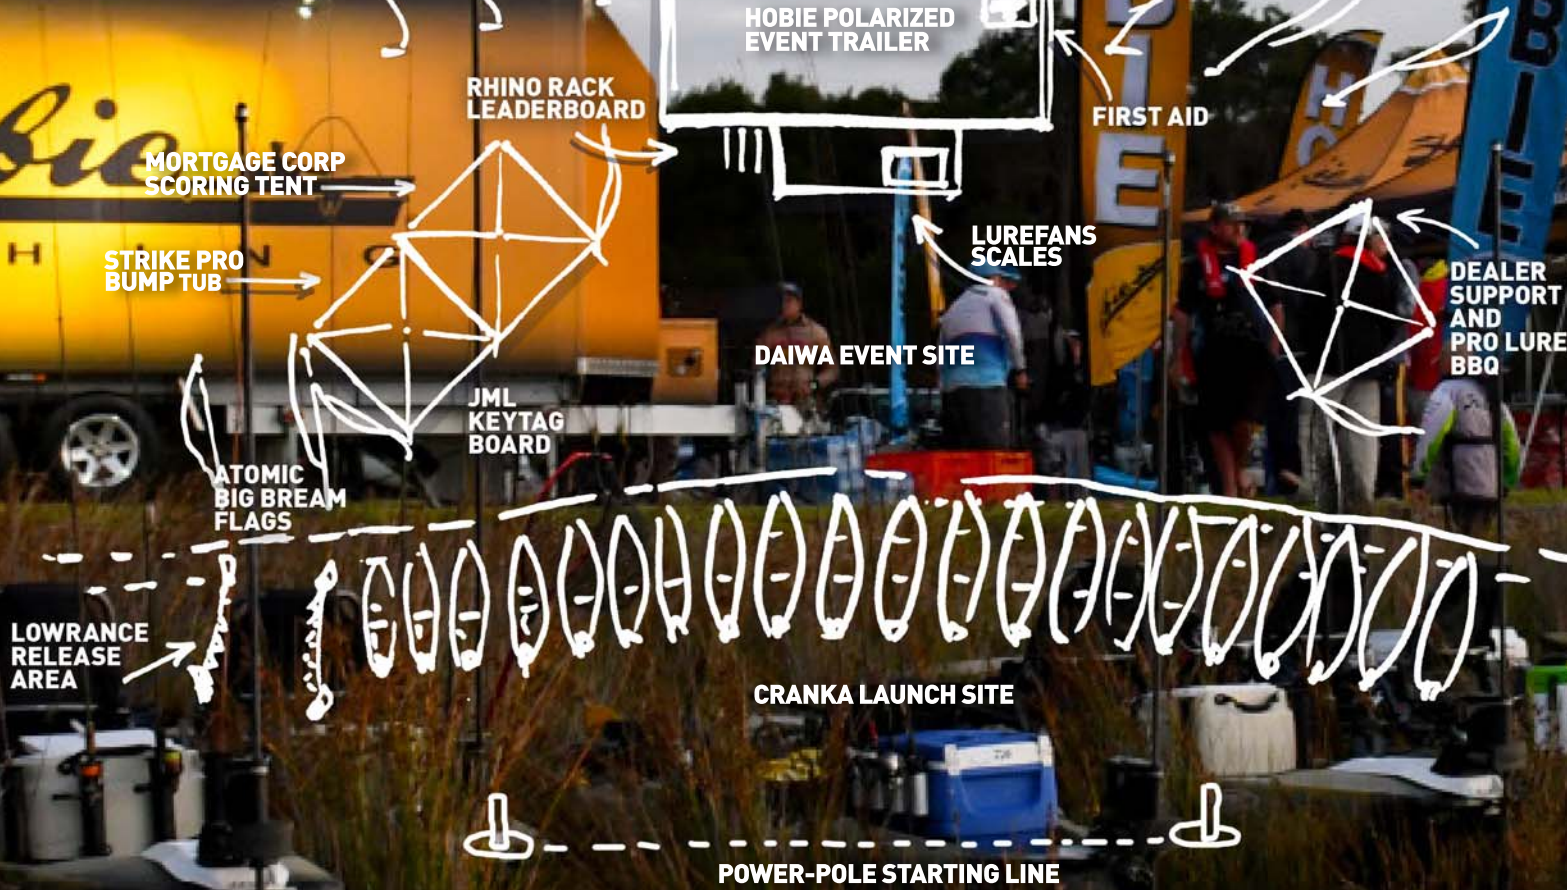

HOBIE KAYAK BREAM SERIES 10 EVENT SITE LAYOUT

FOR THE NEWLY INITIATED

For those entering their first event, the following diagram should help to make you feel more at home. Hobie Kayak Bream Series events are generally set up in a consistent manner, comprising of the Hobie Event Trailer; a marquee for the Bump Tubs (Where you keep your fish aerated while you await your turn up on stage); a Marquee for the scorers; and the official release area (where your bream will be released to swim away).

In addition there is often a marquee for dealer support where you can ask advice about your kayak as well as grab your snack packs for the day and get your BBQ lunch after returning from your day out on the water.